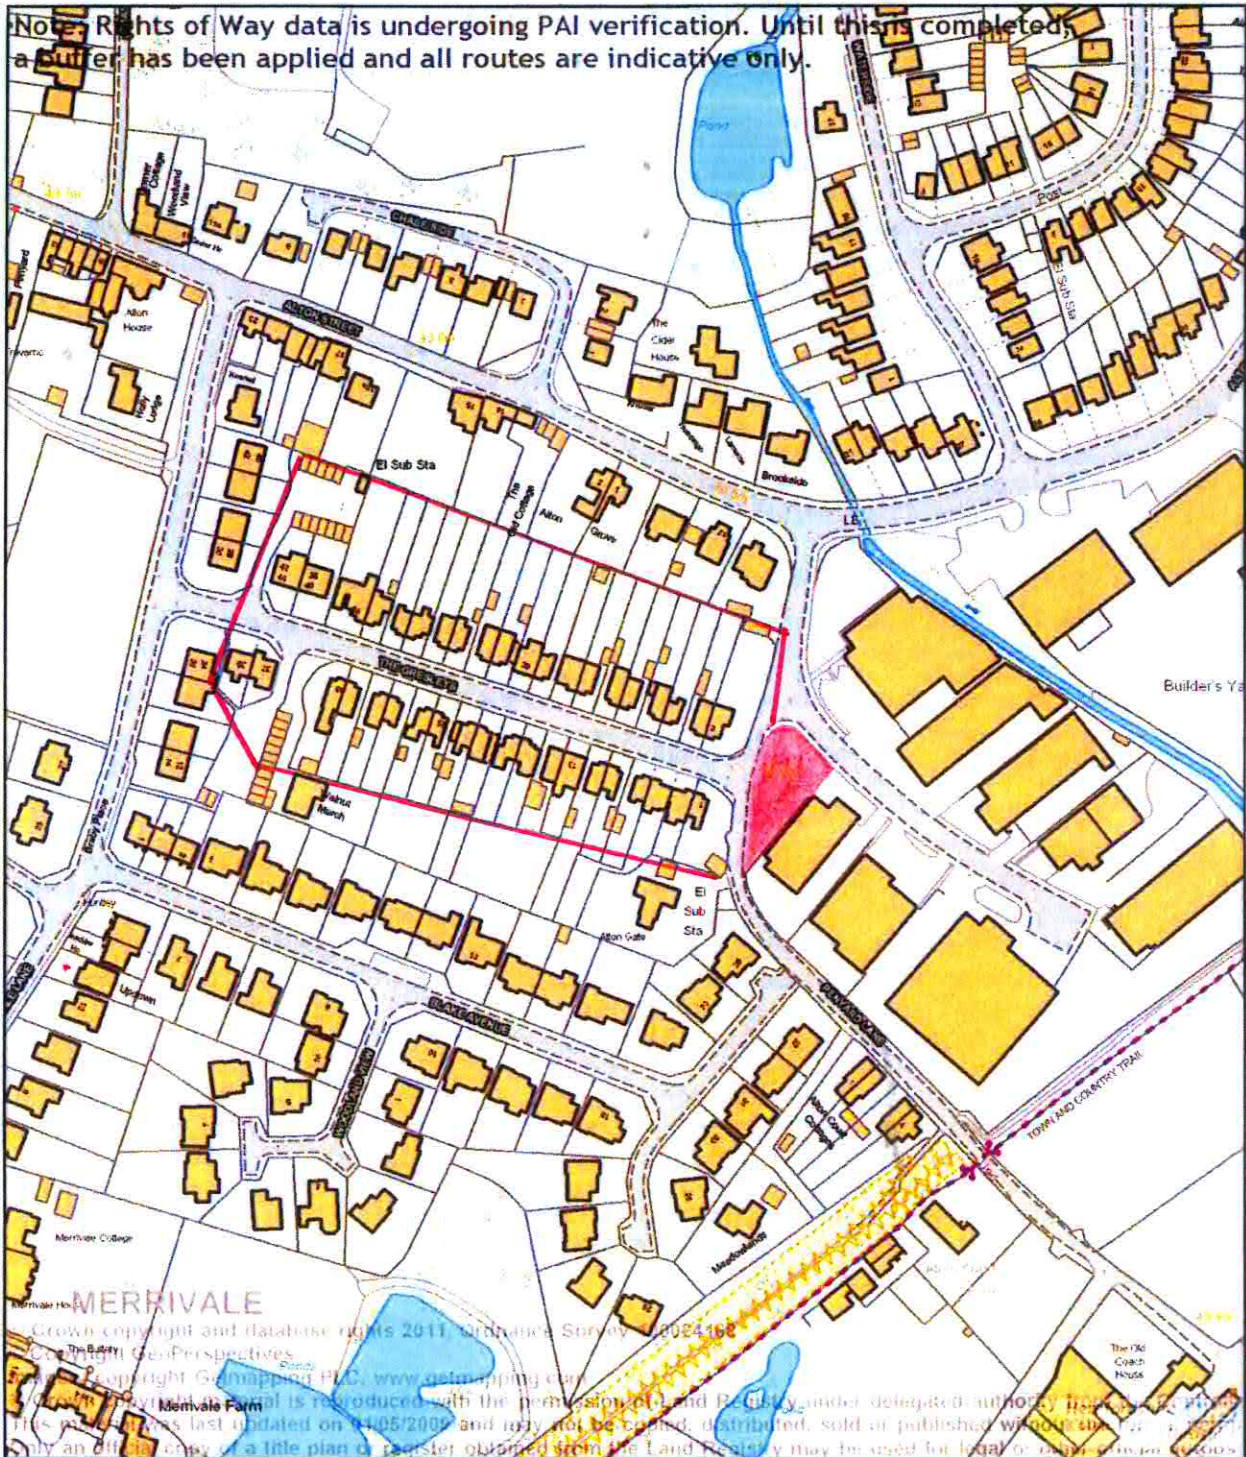

Herefordshire Council,
Asset Management,
PO Box 4, Hereford
HR4 0XH
propertyinformation@herefordshire.gov.uk

Location: Eastern end of The Gresleys, Ross-on-Wye, Herefordshire
Description: Land proposed to be registered as town or village green shown in red

Please ask for: George Thompson
Tel(Direct): 01432 261991

Map Scale 1:2,360 ; **Map Centre OS Grid Reference** 360,331.3995551:223,649.1048669
© Crown copyright and database rights 2011, Ordnance Survey 100024168
This map has been produced for Herefordshire Council business purposes only.